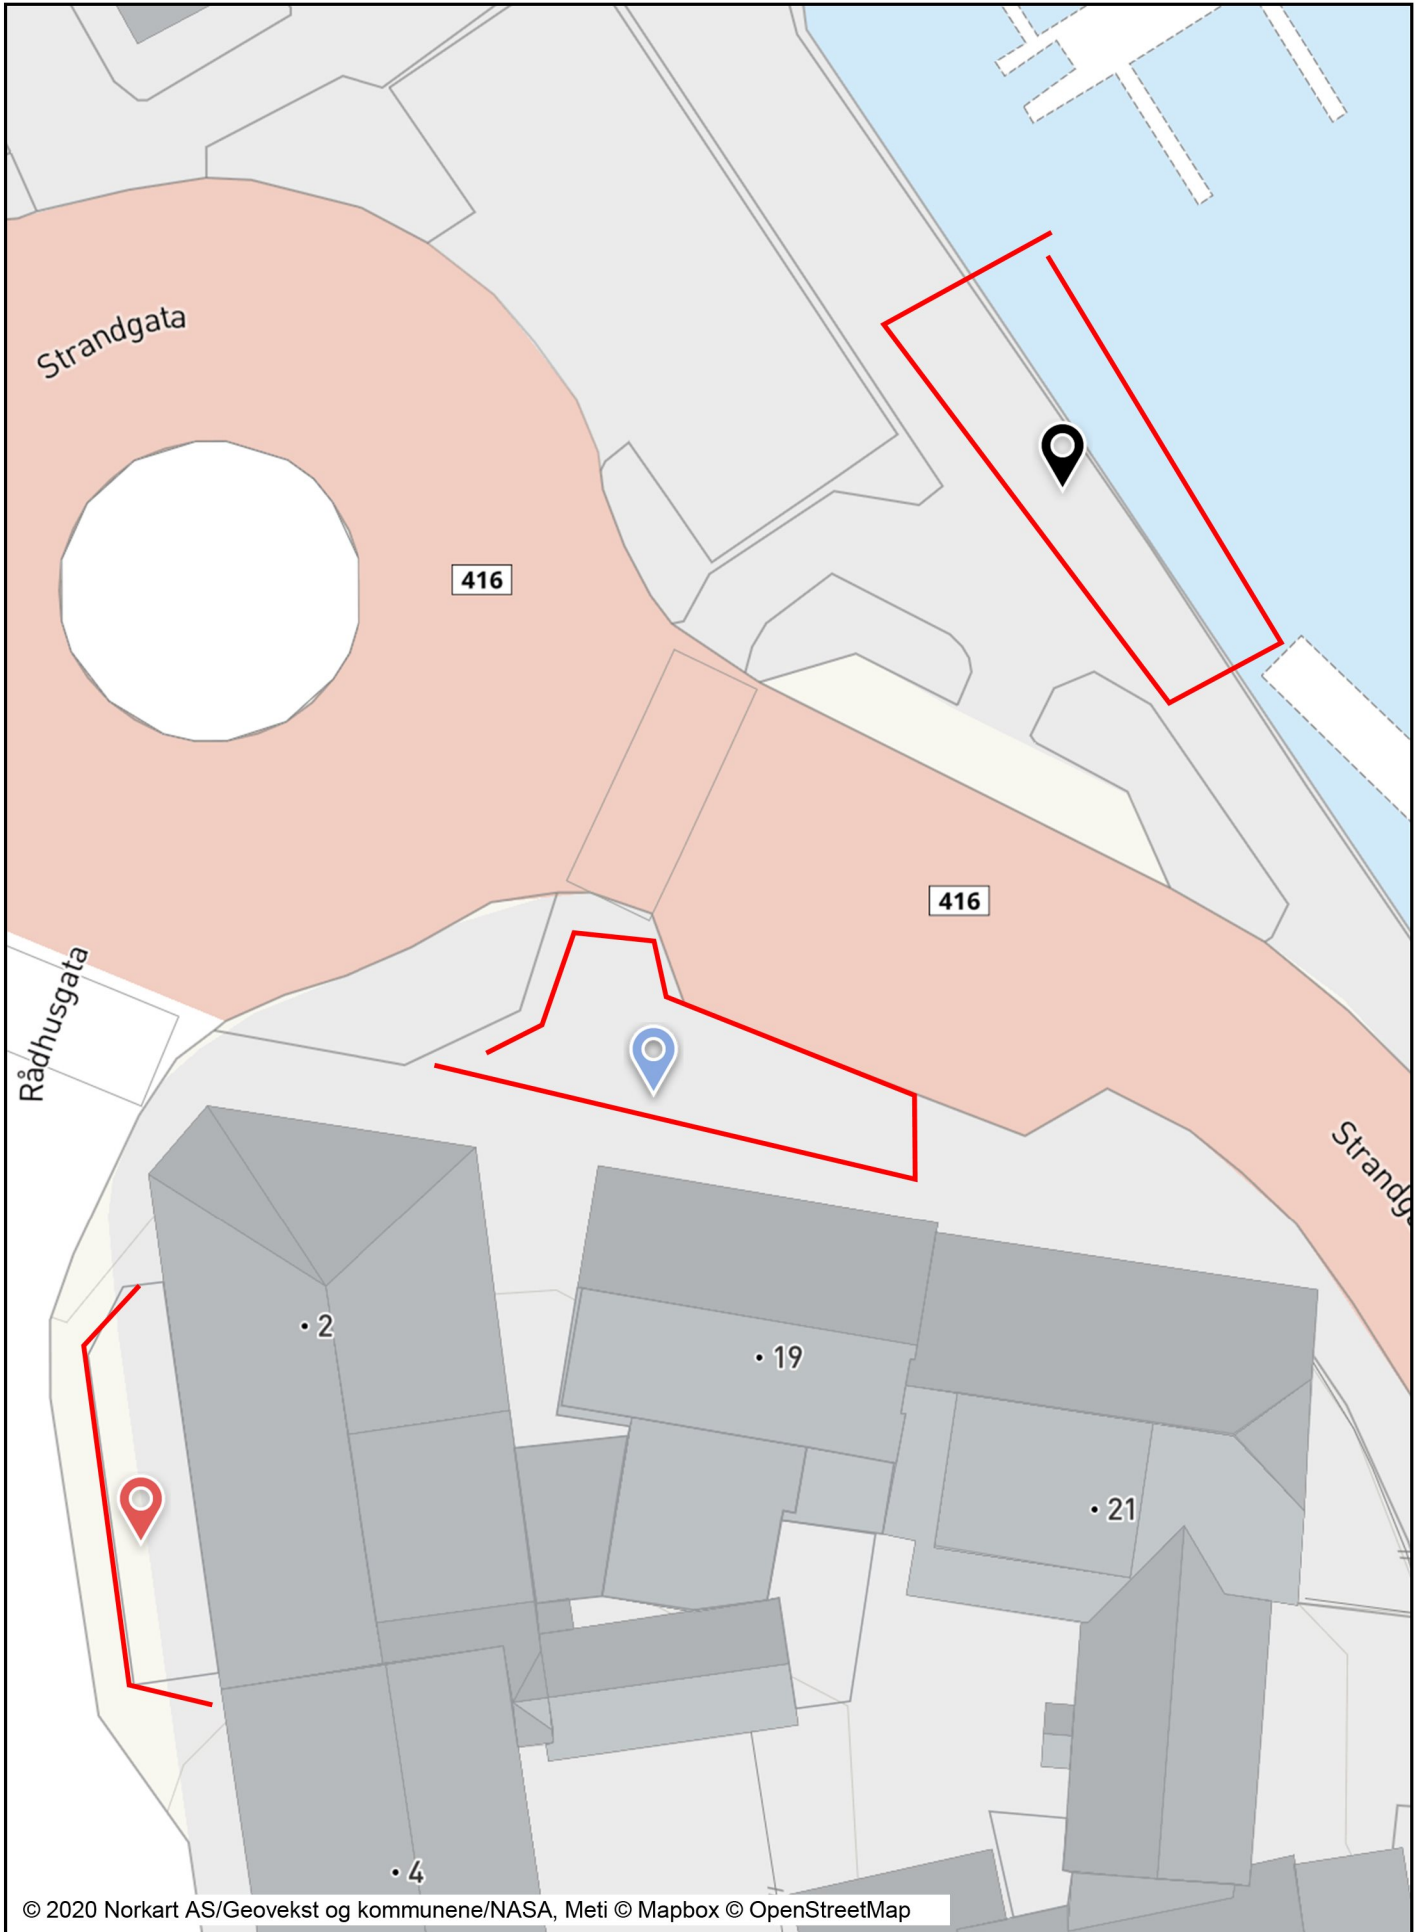

# Hukken nye serveringsarealer

Dato: 24.01.2020

Målestokk: 1:250

Koordinatsystem: UTM 32N

**Tegnforklaring**

A large, empty rectangular box with a thin black border, occupying most of the page. It is intended for a drawing or explanation related to the title 'Tegnforklaring'.